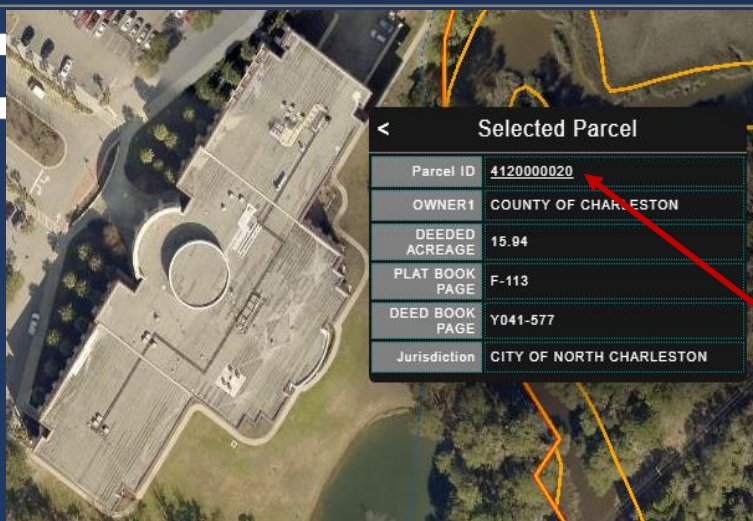

Charleston County Parcel Viewer

ENTER PARCEL NUMBER, ADDRESS, STREET NAME OR OWNER NAME IN THE BOX AND CLICK ENTER TO SEARCH FOR YOUR INFORMATION.

CLICK THE PLUS (+) BUTTON TO ZOOM IN ON MAP
CLICK THE MINUS (-) BUTTON TO ZOOM OUT OFF MAP

CLICK TO VIEW LAYERS AND IMAGERY
CLICK ARROWS TO VIEW ADDITIONAL LAYERS

CLICK FOR STREET VIEW
ICON WILL TAKE YOU TO
GOOGLE MAPS

CLICK TO SELECT PARCEL

ZOOM MAP TO CLICK ON A PARCEL AND
DISPLAY A SUMMARY OF PARCEL
INFORMATION.