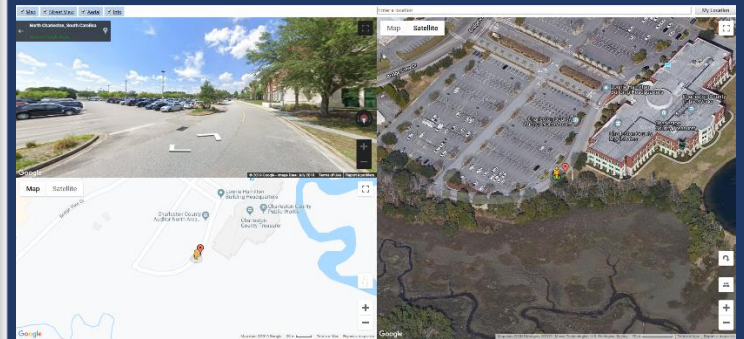

Charleston County Parcel Viewer

ENTER PARCEL NUMBER, ADDRESS, STREET NAME OR OWNER NAME IN THE BOX AND CLICK ENTER TO SEARCH FOR YOUR INFORMATION.

CLICK THE PLUS (+) BUTTON TO ZOOM IN ON MAP
CLICK THE MINUS (-) BUTTON TO ZOOM OUT OFF MAP

CLICK TO VIEW LAYERS AND IMAGERY
CLICK ARROWS TO VIEW ADDITIONAL LAYERS

CLICK FOR STREET VIEW
ICON WILL TAKE YOU TO
GOOGLE MAPS

CLICK TO SELECT PARCEL

ZOOM MAP TO CLICK ON A PARCEL AND
DISPLAY A SUMMARY OF PARCEL
INFORMATION.