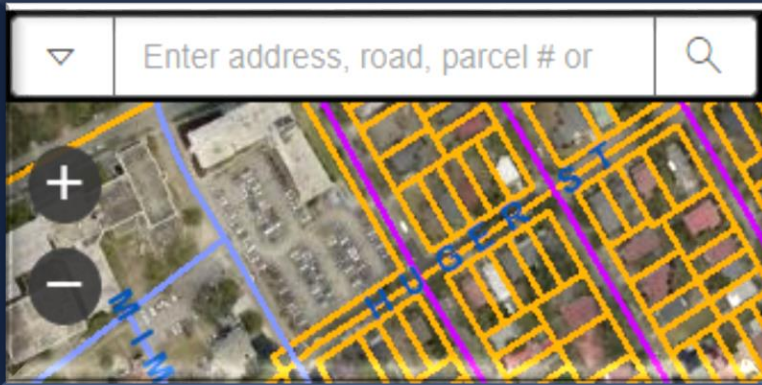

Charleston County Parcel Viewer

ENTER PARCEL NUMBER, ADDRESS, STREET NAME OR OWNER NAME IN THE BOX AND CLICK ENTER TO SEARCH FOR YOUR INFORMATION.

CLICK THE PLUS (+) BUTTON TO ZOOM IN ON MAP
CLICK THE MINUS (-) BUTTON TO ZOOM OUT OFF MAP

CLICK TO VIEW LAYERS AND IMAGERY
CLICK ARROWS TO VIEW ADDITIONAL LAYERS

CLICK FOR STREET VIEW
ICON WILL TAKE YOU TO
GOOGLE MAPS

CLICK TO SELECT PARCEL

ZOOM MAP TO CLICK ON A PARCEL AND
DISPLAY A SUMMARY OF PARCEL
INFORMATION.

CLICK ON THE PARCEL ID HYPERLINK TO
VIEW TAX INFORMATION ON PARCEL.

CLICK TO MEASURE
DISTANCE, AREA, OR
COORDINATES

CLICK TO PRINT

More Information: The Parcel Search application is intended to provide the public with information about a geographic location. Should you need assistance, contact the local agency.